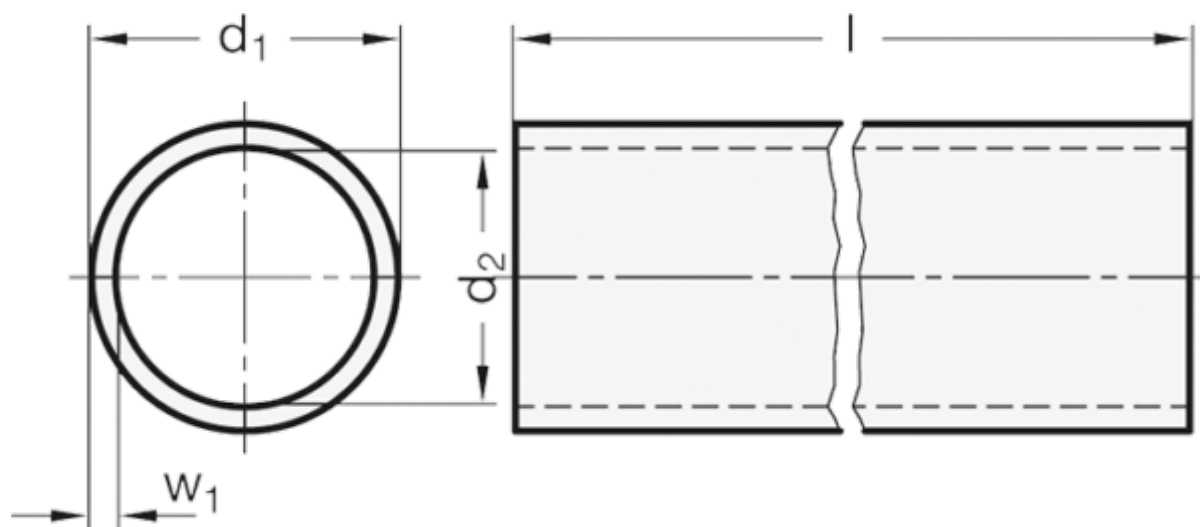

# Data Sheet

Article number: 20990NID18500BL

Description: E+G GN 990 Construction tube round  
GN 990-NI-D18-500-BL

## Measures

$d_1$  = D18 -0.2

$d_2$  = 15

$l \pm 0.5$  = 500

$w_1$  = 2

Weight in (g) = 305